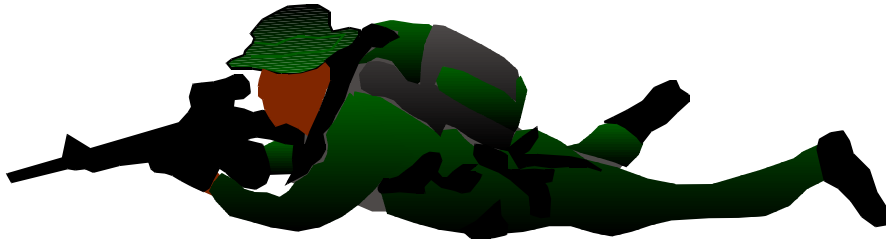

Goliath, a Big Man, with a Bad Attitude

Total weight carried by modern infantry soldier - approximately 92 pounds

Goliath wore a bronze helmet, a coat of scale bronze armor, bronze greaves on his legs, a bronze javelin slung on his back, and carried a spear with an iron point which weighed 15 pounds.

Total weight of equipment carried by Goliath - approximately 170 Pounds